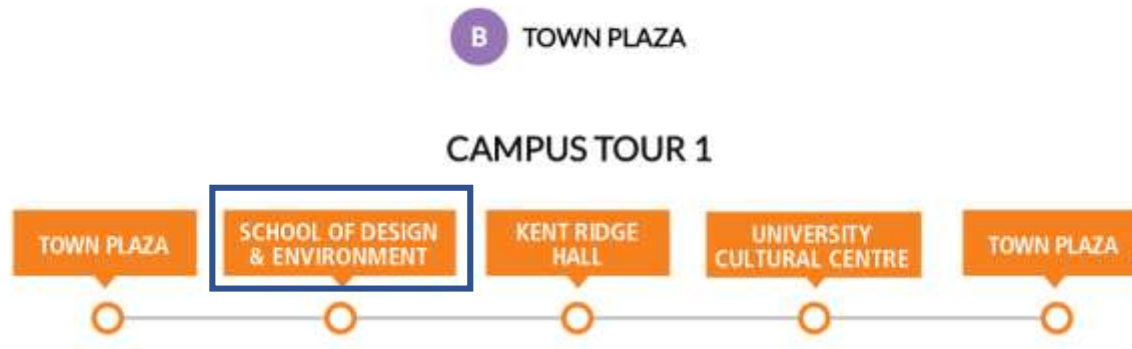

Service time: 10.30am to 5.30pm
Duration: Approximately 25 minutes
Frequency: Every 10 minutes