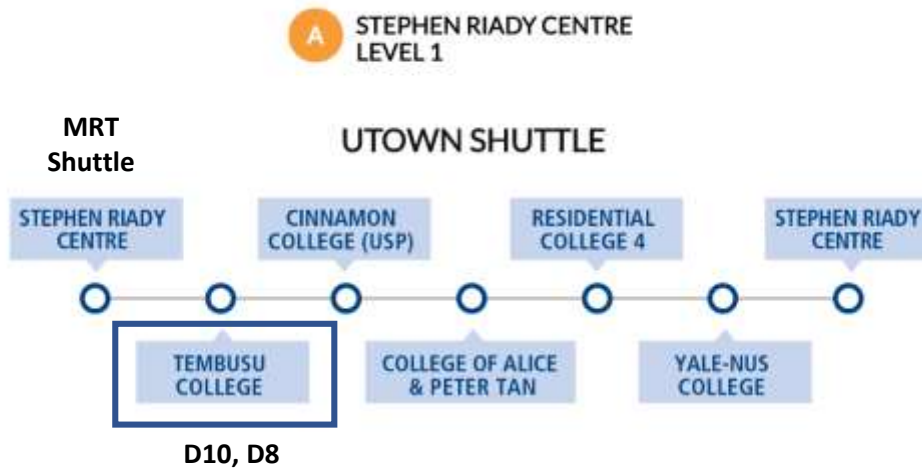

GETTING HERE

NUS Open Day 2017 is held at University Town (UTown).
Visit our programme booths, attend the talk sessions and hop on our campus tours.

MRT SHUTTLES

Take the free shuttle service from Kent Ridge MRT Station or Dover MRT Station to NUS Open Day 2017 at UTown.

Shuttle services are available from 8.30am to 6.30pm.

Kent Ridge MRT Station Shuttle

Dover MRT Station Shuttle

GETTING AROUND UTOWN

LEGEND			
	INFORMATION		FOOD & BEVERAGE
	CAMPUS TOURS & LAW OPEN DAY SHUTTLE		COFFEE CORNER
	SHUTTLE SERVICES • UTown • Dover/Rent Ridge MRT • Car Parks 2A, 3, 4 and 10		ATM
	PUBLIC BUS STOP		LIFT
			ESCALATOR
			FIRST AID

Please refer to pages 10 to 13 for individual location maps

Service time: 10.30am to 5.30pm
 Duration: Approximately 25 minutes
 Frequency: Every 10 minutes

Service time: 10.30am to 5.30pm
 Duration: Approximately 25 minutes
 Frequency: Every 10 minutes